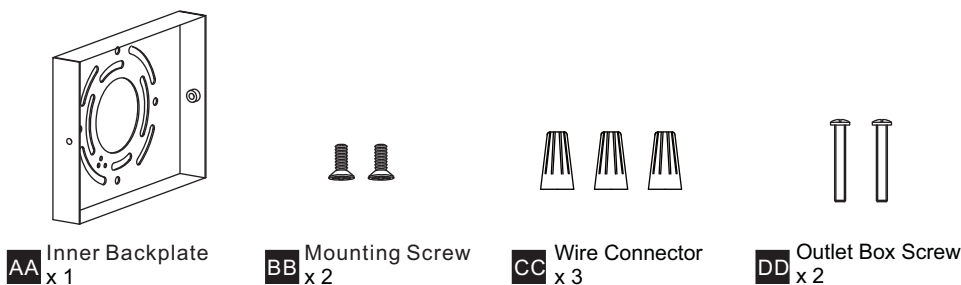

MOUNTING HARDWARE