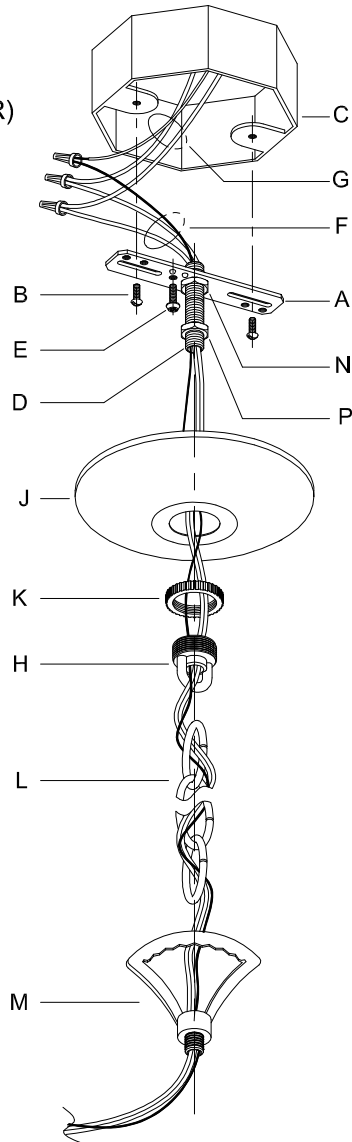

CAUTION: Read instructions carefully and turn electricity off at main circuit breaker panel before beginning installation.

6542

WARNING - If any Special Control Devices are used with this Fixture, Follow the Instructions Carefully to assure full compliance with N.E.C. requirements. If there are any questions, contact a Qualified Electrical Contractor.
WARNING - This product contains chemicals known to the State of California to cause cancer, birth defects and /or other reproductive harm. Thoroughly wash hands after installing, handling, cleaning, or otherwise touching this product.
CAUTION - All glass is fragile, use care when handling Glass component(s) and or Lamp(s).

CANOPY MOUNTING & WIRE CONNECTION ASSEMBLY STEPS:

1. D,E → A
2. B,A → C
3. N,P,H → D
4. P → H (TO LOCK) (APRETAR) (À VERROUILLER)
5. F → M
6. L → M
7. J,K → L
8. L → H
9. F → L,K,J,H,D
10. F → G
11. J,K → H

ADJUST HEIGHT WITH "D"
 N → A (TO LOCK)
 AJUSTA LA ALTURA CON "D"
 N → A (APRETAR)
 RÉGLEZ LA HAUTEUR AVEC "D"
 N → A (À VERROUILLER)

FIXTURE ASSEMBLY STEPS:

1. U → V
2. T → V
3. R,S → Q

B, C, G & T
 (NOT FURNISHED)
 (NO INCLUIDA)
 (NON FOURNIE)