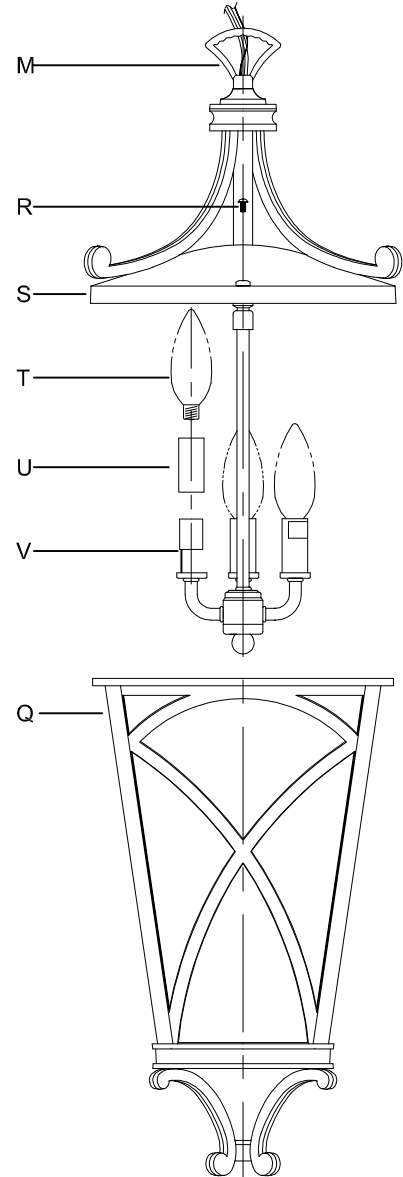

CAUTION: Read instructions carefully and turn electricity off at main circuit breaker panel before beginning installation.

6542

WARNING - If any Special Control Devices are used with this Fixture, Follow the Instructions Carefully to assure full compliance with N.E.C. requirements. If there are any questions, contact a Qualified Electrical Contractor.
WARNING - This product contains chemicals known to the State of California to cause cancer, birth defects and /or other reproductive harm. Thoroughly wash hands after installing, handling, cleaning, or otherwise touching this product.
CAUTION - All glass is fragile, use care when handling Glass component(s) and or Lamp(s).

CANOPY MOUNTING & WIRE CONNECTION ASSEMBLY STEPS:

1. D,E → A
2. B,A → C
3. N,P,H → D
4. P → H (TO LOCK) (APRETAR) (À VERROUILLER)
5. F → M
6. L → M
7. J,K → L
8. L → H
9. F → L,K,J,H,D
10. F → G
11. J,K → H

ADJUST HEIGHT WITH "D"
 N → A (TO LOCK)
 AJUSTA LA ALTURA CON "D"
 N → A (APRETAR)
 RÉGLEZ LA HAUTEUR AVEC "D"
 N → A (À VERROUILLER)

FIXTURE ASSEMBLY STEPS:

1. U → V
2. T → V
3. R,S → Q

B, C, G & T
 (NOT FURNISHED)
 (NO INCLUIDA)
 (NON FOURNIE)