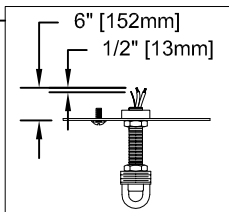

CAUTION: Read instructions carefully and turn electricity off at main circuit breaker panel before beginning installation.

6542

*****
WARNING - If any Special Control Devices are used with this Fixture, Follow the Instructions Carefully to assure full compliance with N.E.C. requirements. If there are any questions, contact a Qualified Electrical Contractor.
WARNING - This product contains chemicals known to the State of California to cause cancer, birth defects and /or other reproductive harm. Thoroughly wash hands after installing, handling, cleaning, or otherwise touching this product.
CAUTION - All glass is fragile, use care when handling Glass component(s) and or Lamp(s).
*****

CANOPY MOUNTING & WIRE CONNECTION ASSEMBLY STEPS:

1. D,E → A
2. B,A → C
3. N,P,H → D
4. P → H (TO LOCK) (APRETAR) (À VERROUILLER)
5. F → M
6. L → M
7. J,K → L
8. L → H
9. F → L,K,J,H,D
10. F → G
11. J,K → H

ADJUST HEIGHT WITH "D"
N → A (TO LOCK)
AJUSTA LA ALTURA CON "D"
N → A (APRETAR)
RÉGLEZ LA HAUTEUR AVEC "D"
N → A (À VERROUILLER)