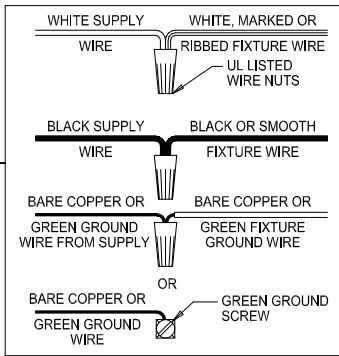

CAUTION: Read instructions carefully and turn electricity off at main circuit breaker panel before beginning installation.

6542

*****
WARNING - If any Special Control Devices are used with this Fixture, Follow the Instructions Carefully to assure full compliance with N.E.C. requirements. If there are any questions, contact a Qualified Electrical Contractor.
WARNING - This product contains chemicals known to the State of California to cause cancer, birth defects and /or other reproductive harm. Thoroughly wash hands after installing, handling, cleaning, or otherwise touching this product.
CAUTION - All glass is fragile, use care when handling Glass component(s) and or Lamp(s).
*****

CANOPY MOUNTING & WIRE CONNECTION ASSEMBLY STEPS:

1. D,E → A
2. B,A → C
3. N,P,H → D
4. P → H (TO LOCK) (APRETAR) (À VERROUILLER)
5. F → M
6. L → M
7. J,K → L
8. L → H
9. F → L,K,J,H,D
10. F → G
11. J,K → H

ADJUST HEIGHT WITH "D"
N → A (TO LOCK)
AJUSTA LA ALTURA CON "D"
N → A (APRETAR)
RÉGLEZ LA HAUTEUR AVEC "D"
N → A (À VERROUILLER)